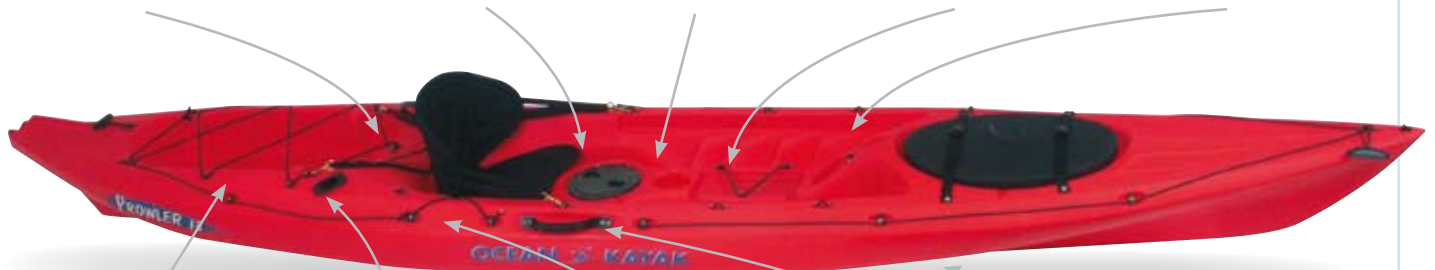

# Prowler 13

Designed to accept the fish finder ready kit

Nav light or safety flag socket

Centre bucket hatch for dry storage

Drink bottle holder

Tackle box

Prefitted inserts for Scotty™ or Cannon™ Rod Holders

Rear storage well

2 Flush mounted rod holders

Paddle holder

Side carry handles

Enlarged front scupper holes for quick drainage

## Specifications:

- Length: 4.1m
- Width: 71.1cm
- Weight: 28kg\*
- Capacity: 204kg
- Materials: Durable liner polyethylene
- Colours: Yellow, Red, Mango (orange), Flame (yellow/red), Mango Flame (yellow/orange)
- Rudder: Optional

\* without rudder

Exceptional tracking and performance with limited water slap has resulted in the Prowler 13 being a phenomenally successful fishing kayak

Packing in the features with moulded on top storage for equipment and fish, two flush mounted rod holders, spacious dry storage, Comfort Seat comes standard, paddle holder, and an unique centre moulded storage bucket hatch.